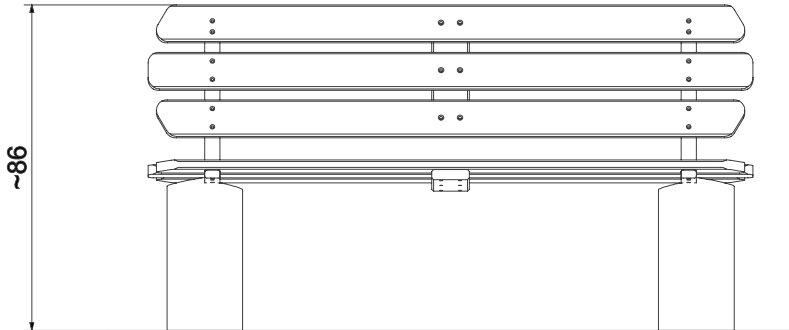

**Information about the product**

Dimensions	ca. 160 x 59 cm
Overall height	ca. 86 cm
Availability of spare parts	Yes

Functions

SCALE 1:20

Materials

Natural robinia wood

Elements construction
made of stainless steel
ASISI 304