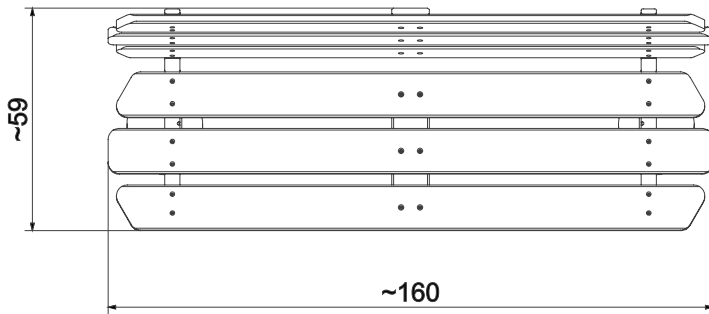

**Information about the product**

Dimensions	ca. 160 x 59 cm
Overall height	ca. 86 cm
Availability of spare parts	Yes

Functions

SCALE 1:20

Materials

Natural robinia wood

Elements construction
made of stainless steel
ASISI 304